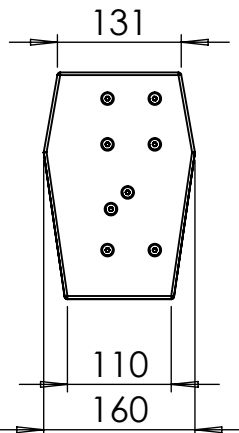

INSTALL CONFIGURATION

Project:

LCC44

Version

v3.2

A4

Scale: 1:8

Revision:

First Angle Proj.

Weight (Kg): 8.04

1 SOUND
www.1-sound.com

RIGGING CONFIGURATION

Project:
LCC44

Version
v3.2

A4 Scale: 1:8

Revision:

First Angle Proj.

Weight (Kg): 10.30

1 SOUND
www.1-sound.com