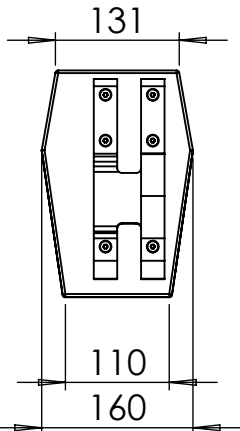

INSTALL CONFIGURATION

Project:

LCC44

Version

v3.2

A4

Scale: 1:8

Revision:

First Angle Proj.

Weight (Kg): 8.04

1 SOUND
www.1-sound.com

RIGGING CONFIGURATION

Project:
LCC44

Version
v3.2

A4 Scale: 1:8

Revision:

First Angle Proj.

Weight (Kg): 10.30

1 SOUND
www.1-sound.com