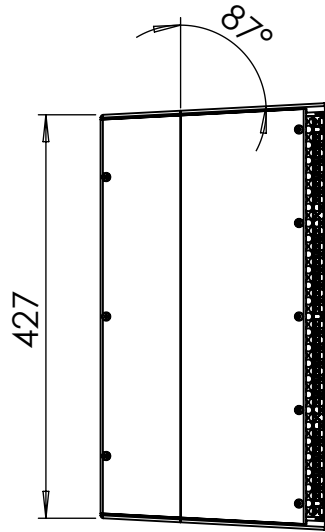

INSTALL CONFIGURATION

Project:

LCC44

Version

v3.2

A4

Scale: 1:8

Revision:

First Angle Proj.

Weight (Kg): 8.04

1 SOUND
www.1-sound.com

RIGGING CONFIGURATION

Project:
LCC44

Version
v3.2

A4 Scale: 1:8

Revision:

First Angle Proj.

Weight (Kg): 10.30

1 SOUND
www.1-sound.com