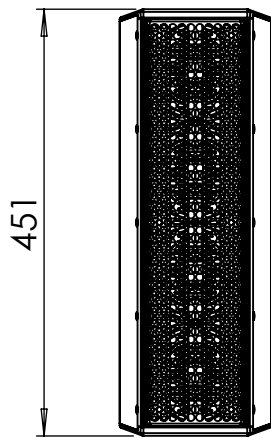

INSTALL CONFIGURATION

Project:

LCC44

Version

v3.2

A4

Scale: 1:8

Revision:

First Angle Proj.

Weight (Kg): 8.04

1 SOUND
www.1-sound.com

RIGGING CONFIGURATION

Project:
LCC44

Version
v3.2

A4 Scale: 1:8

Revision:

First Angle Proj.

Weight (Kg): 10.30

1 SOUND
www.1-sound.com