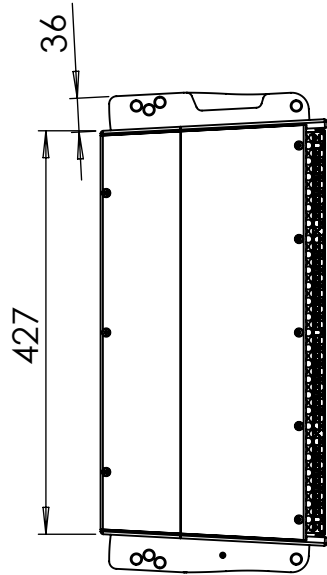

INSTALL CONFIGURATION

Project:

LCC44

Version

v3.2

A4

Scale: 1:8

Revision:

First Angle Proj.

Weight (Kg): 8.04

1 SOUND
www.1-sound.com

RIGGING CONFIGURATION

Project:
LCC44

Version
v3.2

A4 Scale: 1:8

Revision:

First Angle Proj.

Weight (Kg): 10.30

1 SOUND
www.1-sound.com